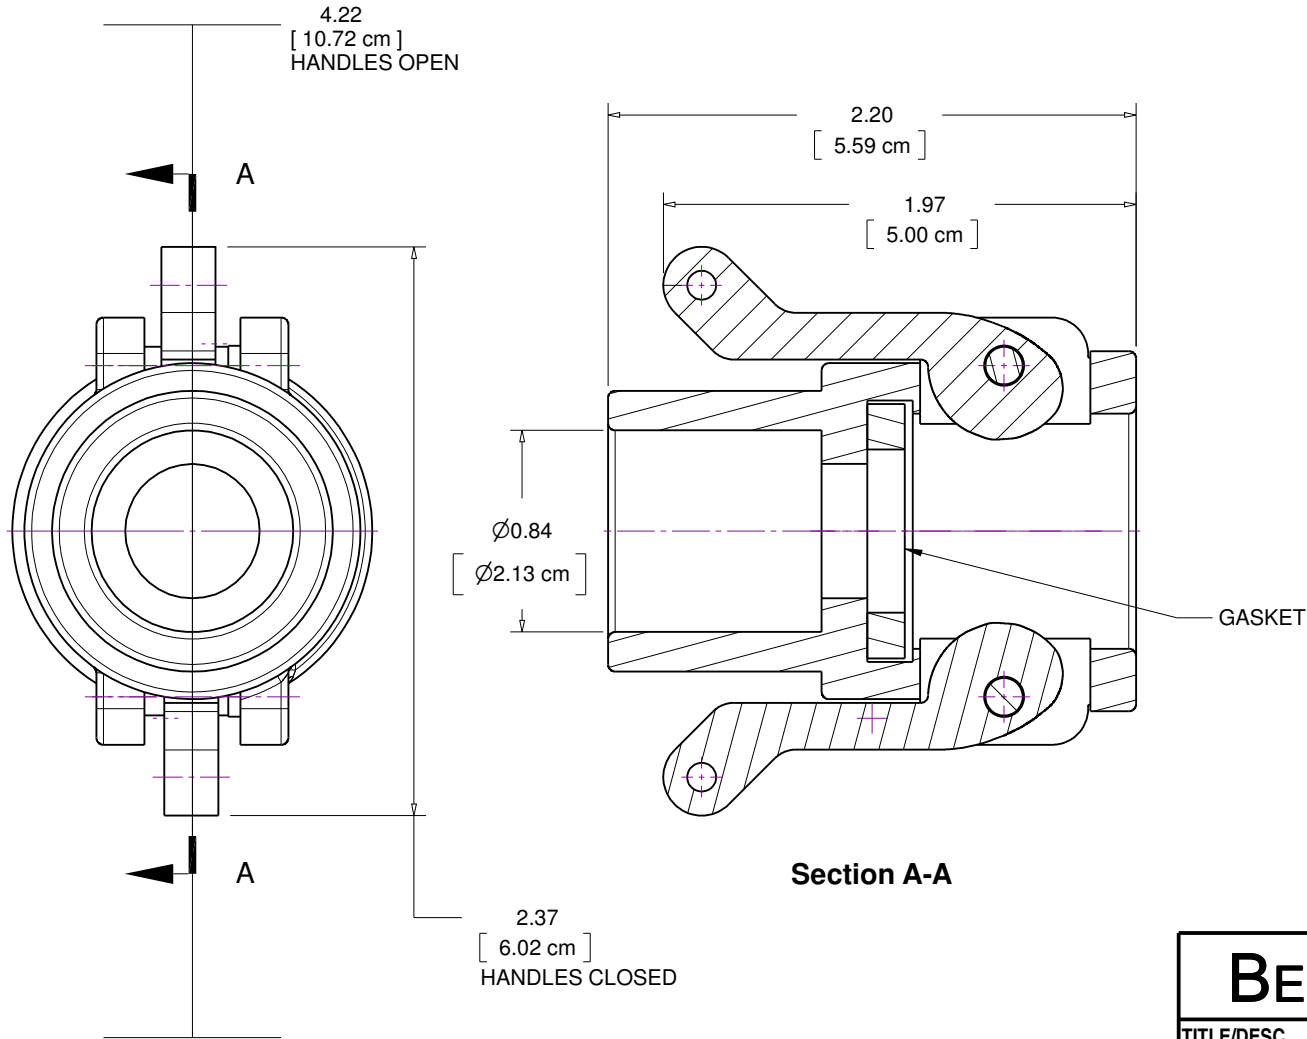

(317)346-4110
www.drainagesolutionsinc.com

**DRAINAGE
SOLUTIONS, INC**

BEE VALVE, INC		
TITLE/DESC Y STYLE CAM COUPLER		
MATERIAL PVC		REV
DATE 04/21/16	PART NO 050-Y	

THIS DOCUMENT CONTAINS PROPRIETARY INFORMATION AND MAY NOT BE DISCLOSED TO OTHERS FOR ANY PURPOSE, NOR USED FOR MANUFACTURING PURPOSES WITHOUT THE WRITTEN PERMISSION OF BEE VALVE INC