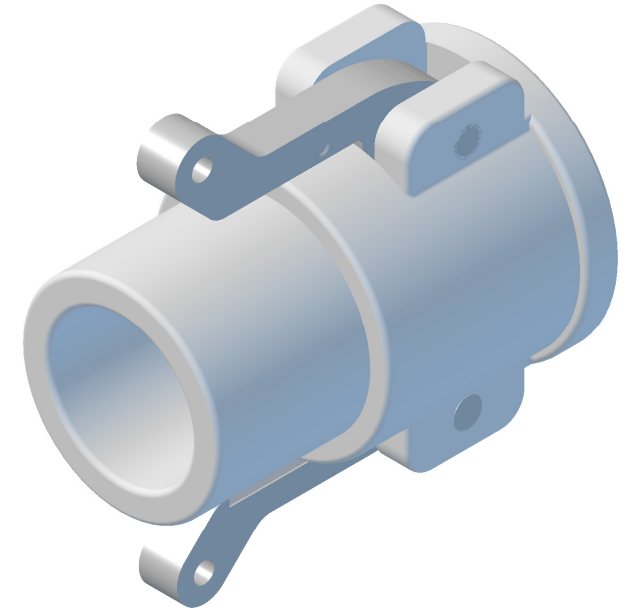

(317)346-4110
www.drainagesolutionsinc.com

**DRAINAGE
SOLUTIONS, INC**

BEE VALVE, INC		
TITLE/DESC Y STYLE CAM COUPLER		
MATERIAL PVC		REV
DATE 04/21/16	PART NO 050-Y	

THIS DOCUMENT CONTAINS PROPRIETARY INFORMATION AND MAY NOT BE DISCLOSED TO OTHERS FOR ANY PURPOSE, NOR USED FOR MANUFACTURING PURPOSES WITHOUT THE WRITTEN PERMISSION OF BEE VALVE INC