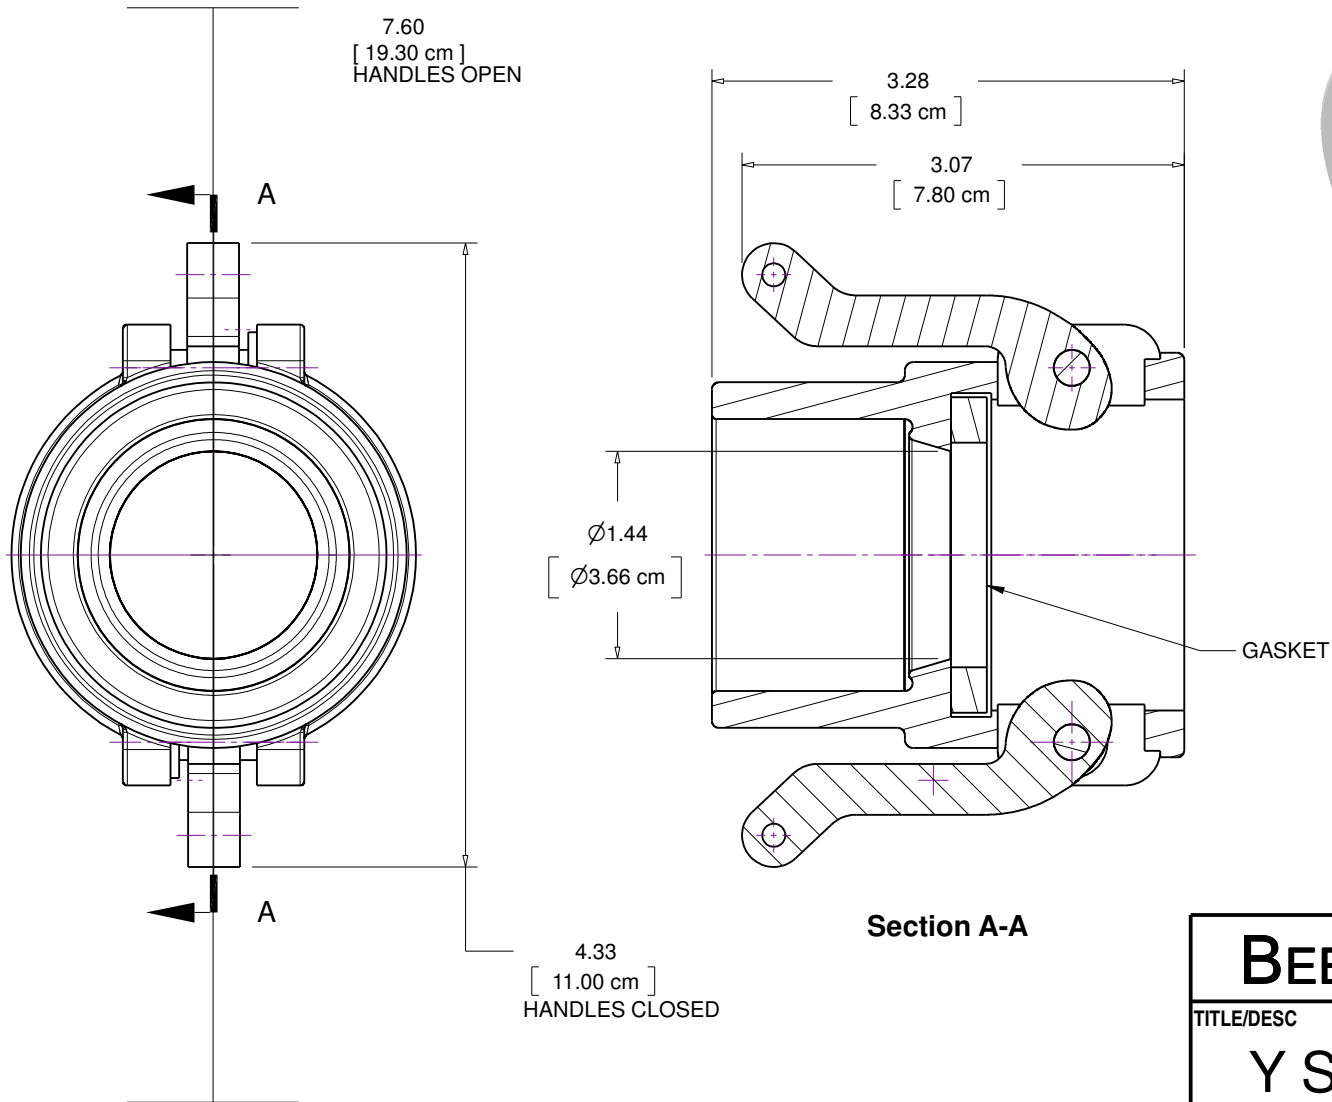

(317) 346-4110
 www.drainagesolutionsinc.com

BEE VALVE, INC		
TITLE/DESC Y STYLE CAM COUPLER		
MATERIAL PVC		REV
DATE 04/21/16	PART NO 150-Y	

THIS DOCUMENT CONTAINS PROPRIETARY INFORMATION AND MAY NOT BE DISCLOSED TO OTHERS FOR ANY PURPOSE, NOR USED FOR MANUFACTURING PURPOSES WITHOUT THE WRITTEN PERMISSION OF BEE VALVE INC