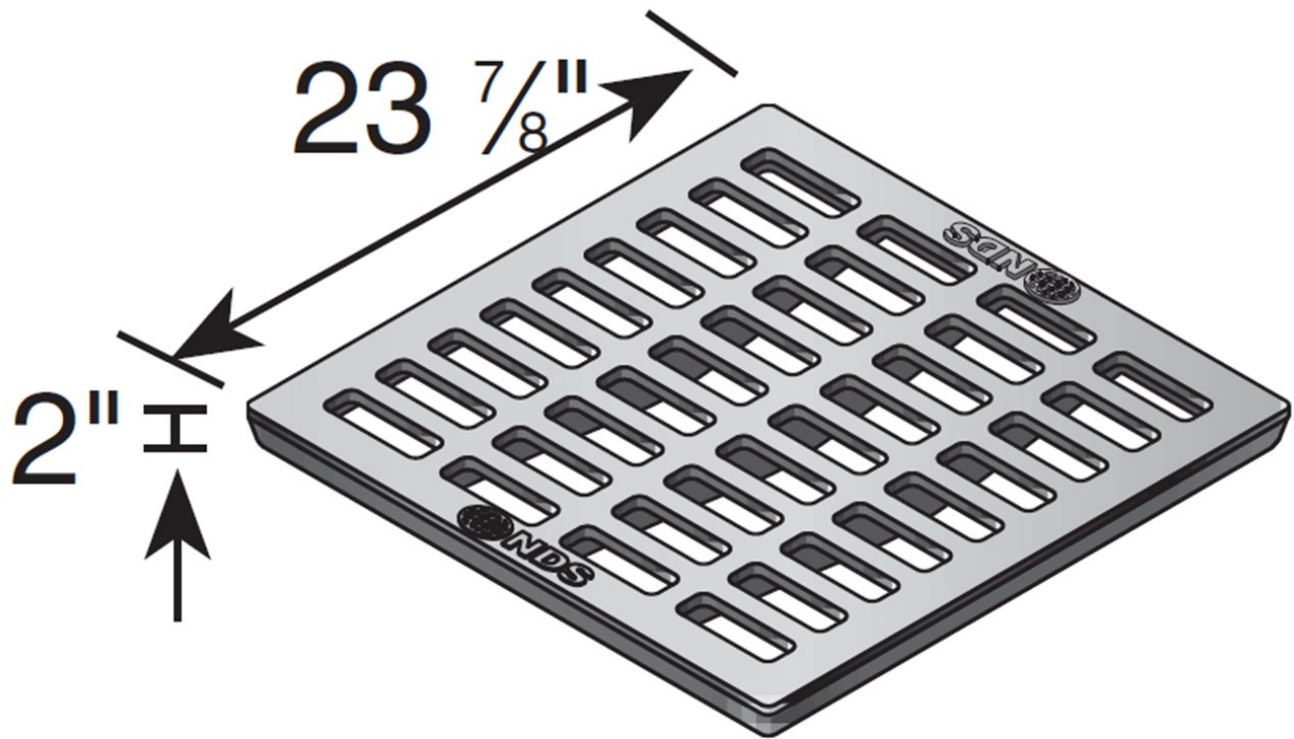

## 24" x 24" Cast Iron Square Grate

## 1" Grate Opening

Part #: 2413  
Material: Cast Iron  
Color: Black  
Fits: Catch Basin #2400, #2404 and #2418.  
Grate Opening: 1"  
Open Surface Area: 197 Sq. Inches  
Head Pressure / Flow Rate:  
Head (inches) - Max Flow  
1" = 852.27 GPM  
1/2" = 602.65 GPM  
Weight Per Each: 147 lbs.  
H-20 Load Rating