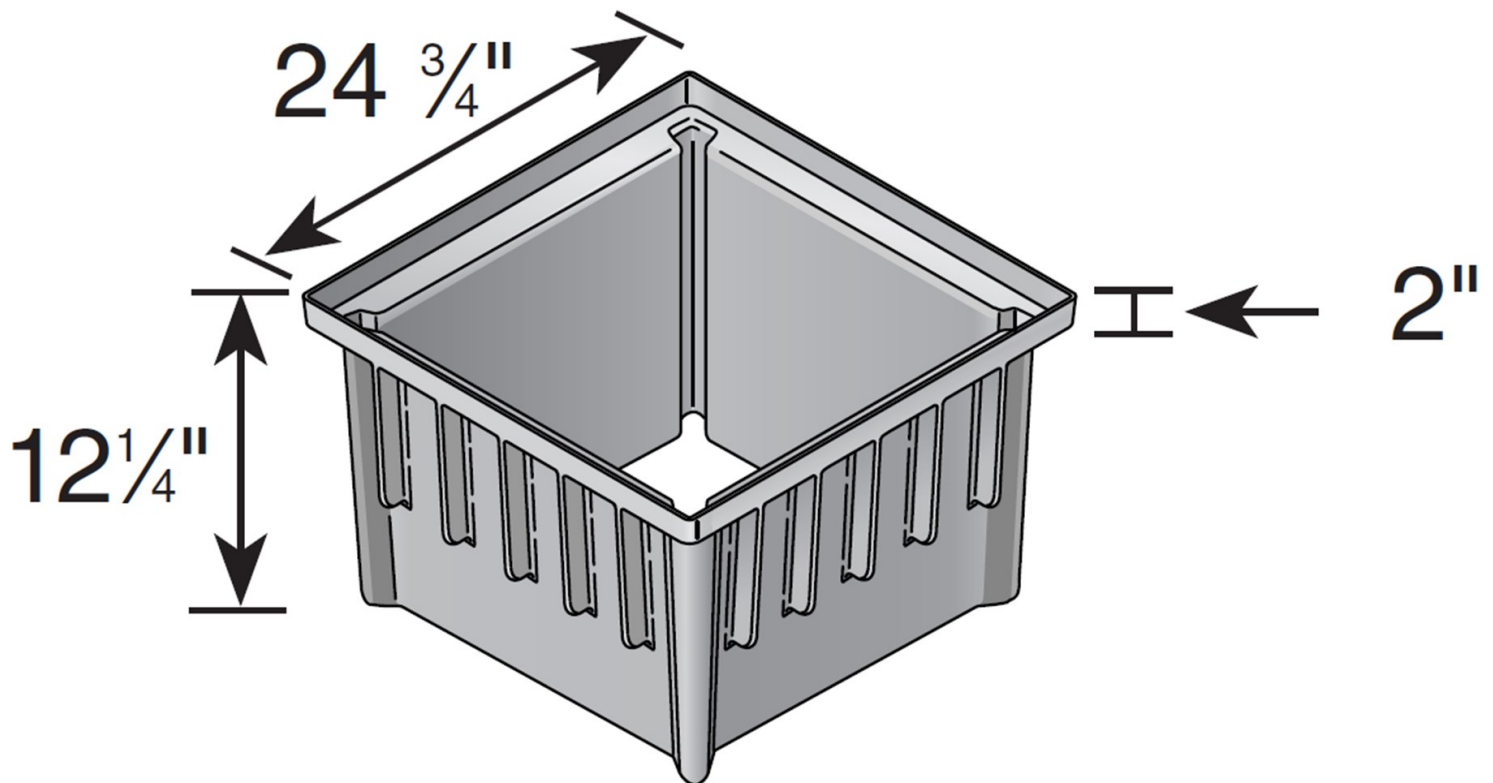

24" x 24" Catch Basin Extension

Part #: 2418
Material: HDPE (High Density Polyethylene)
Color: Black
Fits: #2400 and #2404 Catch Basin.
Nesting Height: 10-1/2"
Weight Per Each: 14.11 lbs.
UV inhibitor