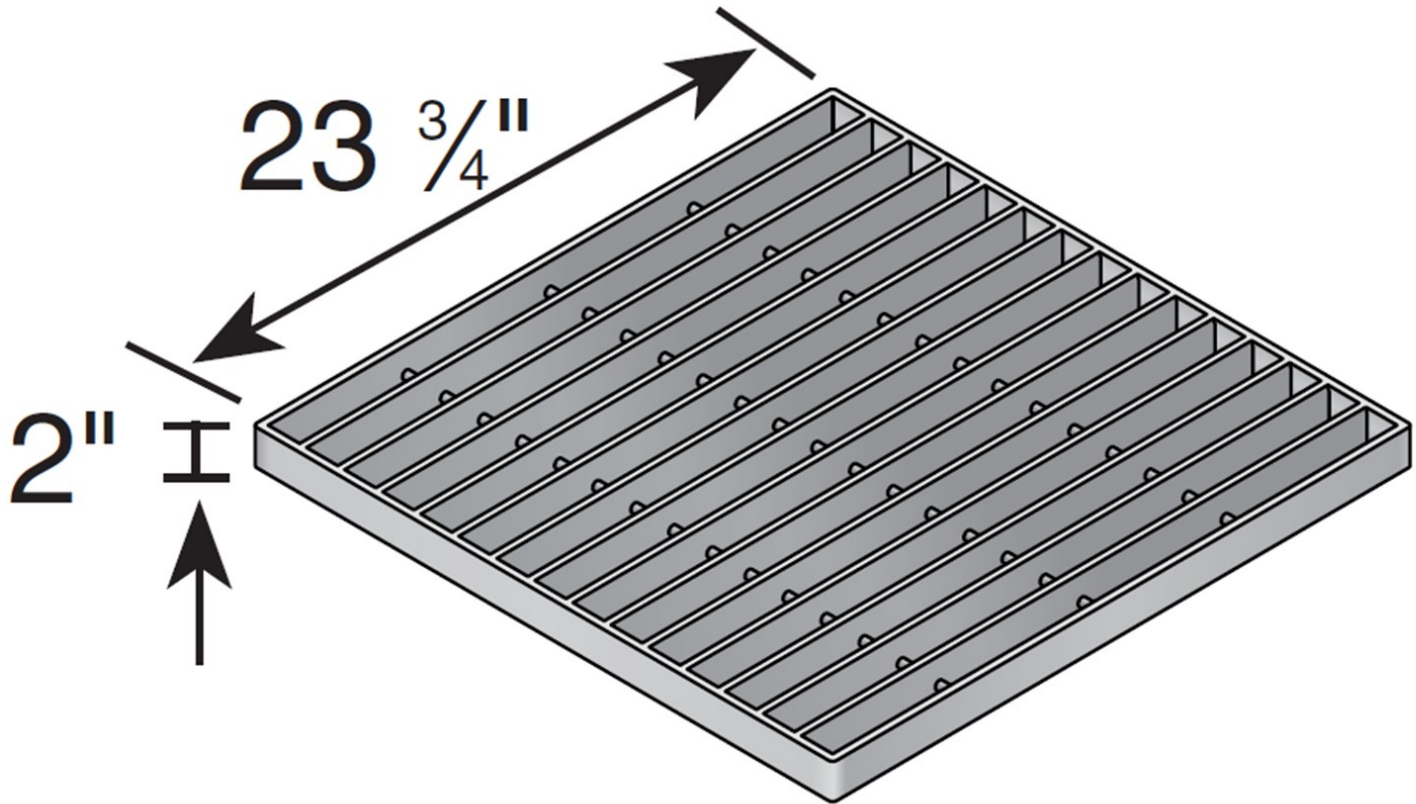

24" x 24" Galvanized Square Grate

1 1/4" Grate Opening

Part #: 2415
Material: Galvanized Steel
Color: Galvanized Steel
Fits: Catch Basin #2400, #2404 and #2418.
Grate Opening: 1-1/4"
Open Surface Area: 332.06. Inches
Head Pressure / Flow Rate:
Head (inches) - Max Flow
1"= 1827.63 GPM
1/2" = 1292.33 GPM
Weight Per Each: 63 lbs.
H-20 Load Rating

Load Recommendation Guide

Class C

- Loads of 176-325 psi.
- Recommended for heavy-duty pneumatic tire forklifts and tractor trailers at speeds less than 20 m.p.h., H-20 rated.