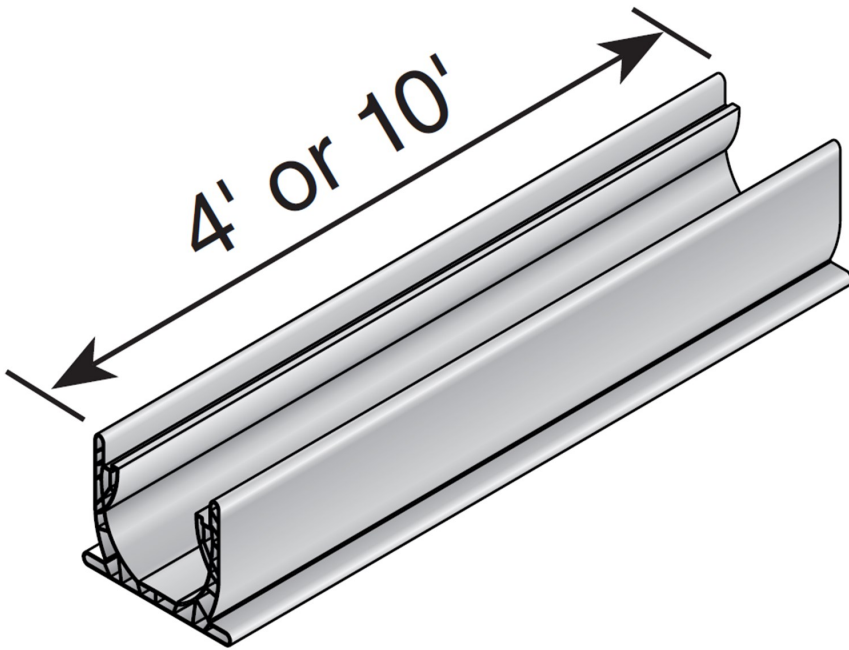

Spee-D Channel

Part #: 400 (4 Ft.) , 400-10 (10 Ft.)

Material: PVC

Color: #400(Gray), and #400-10(Gray)

Fits: 2" Sch. 40 pipe, 3" and 4" sewer and drain pipe with proper fittings.

UV Inhibitors.