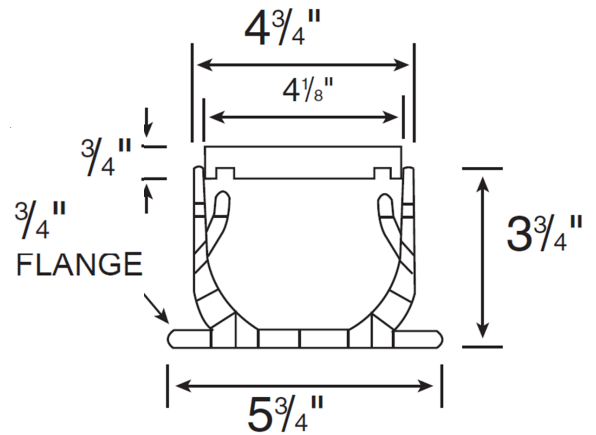

Spee-D Channel

Part #: 400 (4 Ft.) , 400-10 (10 Ft.)

Material: PVC

Color: #400(Gray), and #400-10(Gray)

Fits: 2" Sch. 40 pipe, 3" and 4" sewer and drain pipe with proper fittings.

UV Inhibitors.