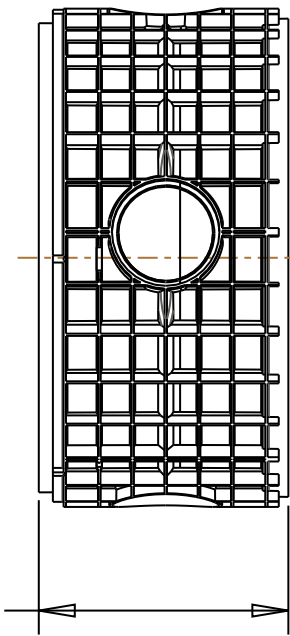

SECTION A-A

Material: Copolymer Polypropylene  
Color: Green

**Drainage and Septic Products**

**DRAINAGE SOLUTIONS, INC.**

(317) 346-4110

www.drainagesolutionsinc.com

**PART NAME:**

**24 X 12 RISER**

**PART #:**

**24 X 12 - RIS - GREEN**