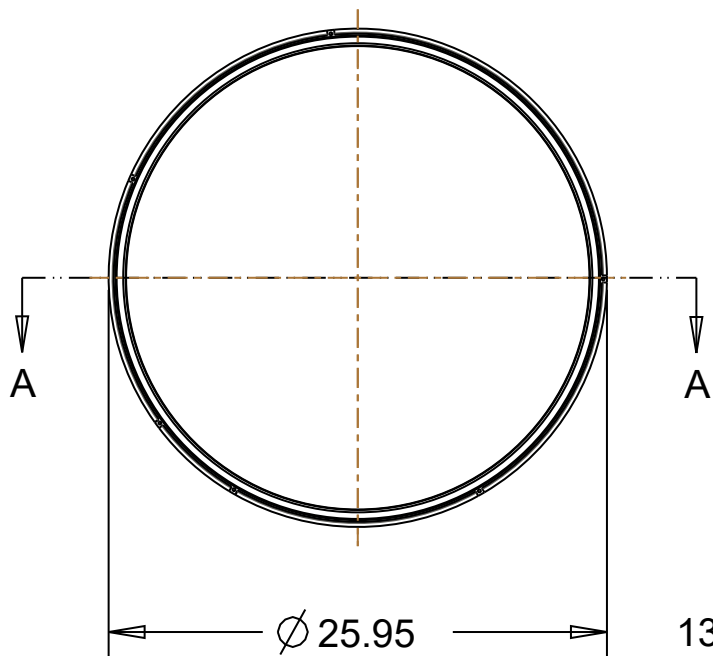

SECTION A-A

Material: Copolymer Polypropylene  
Color: Green

**Drainage and Septic Products**

**DRAINAGE SOLUTIONS, INC.**

(317) 346-4110

www.drainagesolutionsinc.com

**PART NAME:**

**24 X 12 RISER**

**PART #:**

**24 X 12 - RIS - GREEN**