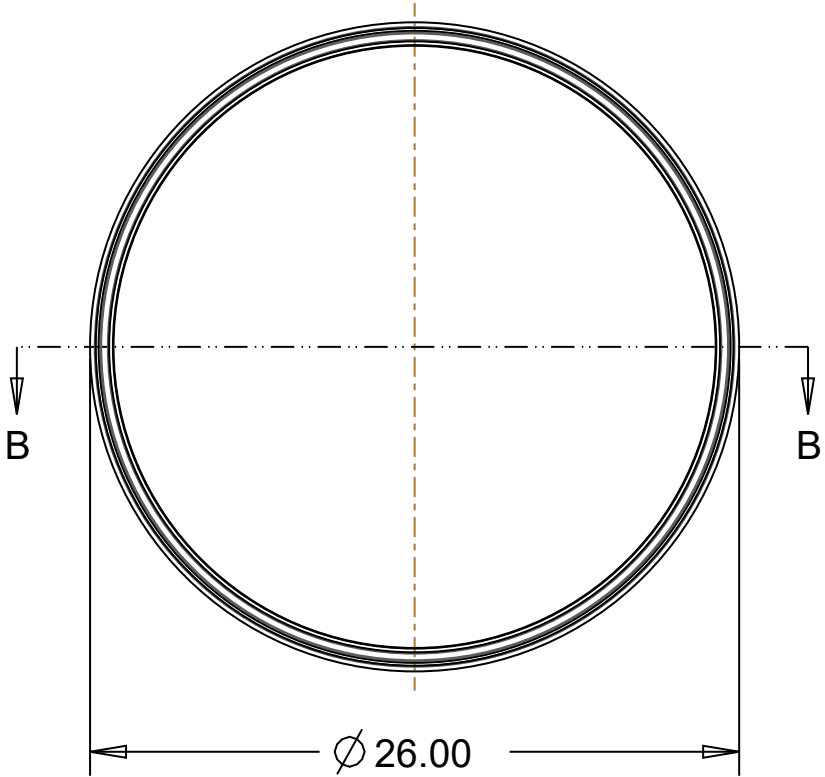

SECTION B-B

Material: Copolymer Polypropylene
Color: Green

Drainage and Septic Products

 (317) 346-4110
www.drainagesolutionsinc.com
DRAINAGE SOLUTIONS, INC.

PART NAME:	24" RISER
PART #:	24- RIS - GREEN